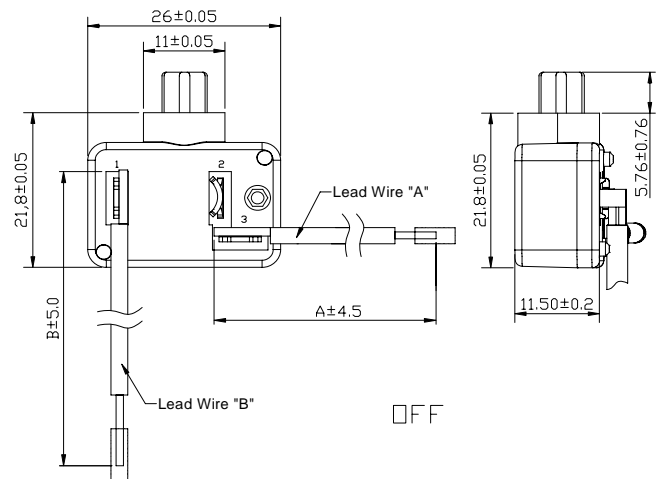

Wire "B"

LONGNESS "A"	LEAD "B" COLOR
190	BLACK

Approval

Approval	Rated Temp Range
UL UL2111	90 -135°C
UL UL873	90 -135°C
CSA CSA22.2No.24-93	90-135°C
CSA CSA22.2No.77-95	90-135°C

Outline Dimensions:

Terminal & Lead Wire Connect Type: Solder Connects & Quick Connects

Ordering Information

Typical Part No. ▶	78	01	10	04	01	26
1. Model NO :	78					
2. Base Type:						
01= solder terminals 02= quick connects						
3. Temperature Type						
00= 90°C 01= 92°C 02=95°C 03=98°C						
04=100°C 05=102°C 06=105°C 07=108°C						
08=110°C 09=112°C 10=115°C 12=117°C						
13=118°C 14=119°C 15=120°C 16=121°C						
17=122°C 18=123°C 19=124°C 20=125°C						
21=126°C 22=127°C 23=128°C 24=129°C						
25=130°C 26=131°C 27=132°C 28=133°C						
29=134°C 30=135°C						
4. Temperature Toleranles:						
04=±5°C						
5. Current grade:						
01=11.2A 02=16.5A						
03=7.8A 04=5.0A						
05=22.0A 06=14.6A						
07=14.5A 08=5.2A						
09=12.8A 10=24.0A						
6. Wrie "A" and Wrie "B" Type:						
Wrie "A" Type						
10=Longness"101"Color "BLACK"			11=Longness"101"Color "Green"			
12=Longness"101"Color "Orange"			13=Longness"101"Color "Brown"			
20=Longness"130"Color "BLACK"			21=Longness"130"Color "Red"			
22=Longness"130"Color "Orange"			23=Longness"130"Color "Blue"			
24=Longness"130"Color "Yellow"			25=Longness"130"Color "Brown"			
26=Longness"130"Color "White"						
wrie "B" Type						
all Lengths all are "190"colors are,the"Black"						