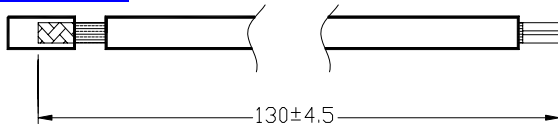

Lead Wires Length and Color:

Wire "A"

SEQUENCE NUMBER	LONGNESS "A"	LEAD "A" COLOR
10	101	BLACK
11	101	GREEN
12	101	ORANGE
13	101	BROWN
20	130	BLACK
21	130	RED
22	130	ORANGE
23	130	BLUE
24	130	YELLOW
25	130	BROWN
26	130	WHITE