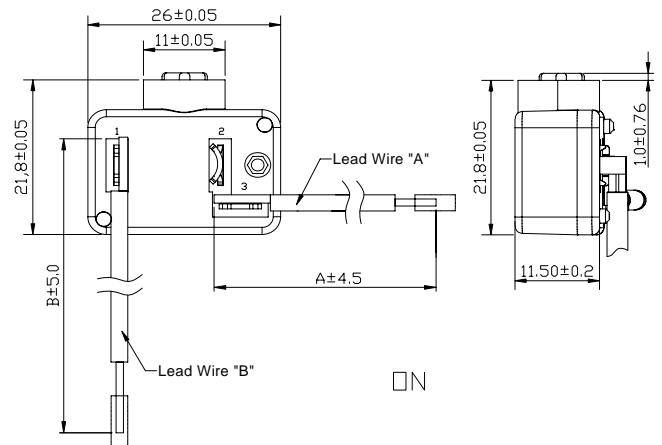

Wire "B"

LONGNESS "A"	LEAD "B" COLOR
190	BLACK

Approval

Approval	Rated Temp Range
UL UL2111	90 -135°C
UL UL873	90 -135°C
CSA CSA22.2No.24-93	90-135°C
CSA CSA22.2No.77-95	90-135°C

Outline Dimensions:

Terminal & Lead Wire Connect Type: Solder Connects & Quick Connects

Ordering Information

Typical Part No. ▶	78	01	10	04	01	26
1. Model NO :	78					
2. Base Type:						
01= solder terminals 02= quick connects						
3. Temperature Type						
00= 90°C 01= 92°C 02=95°C 03=98°C						
04=100°C 05=102°C 06=105°C 07=108°C						
08=110°C 09=112°C 10=115°C 12=117°C						
13=118°C 14=119°C 15=120°C 16=121°C						
17=122°C 18=123°C 19=124°C 20=125°C						
21=126°C 22=127°C 23=128°C 24=129°C						
25=130°C 26=131°C 27=132°C 28=133°C						
29=134°C 30=135°C						
4. Temperature Toleranles:						
04=±5°C						
5. Current grade:						
01=11.2A 02=16.5A						
03=7.8A 04=5.0A						
05=22.0A 06=14.6A						
07=14.5A 08=5.2A						
09=12.8A 10=24.0A						
6. Wrie "A" and Wrie "B" Type:						
Wrie "A" Type						
10=Longness"101"Color "BLACK"			11=Longness"101"Color "Green"			
12=Longness"101"Color "Orange"			13=Longness"101"Color "Brown"			
20=Longness"130"Color "BLACK"			21=Longness"130"Color "Red"			
22=Longness"130"Color "Orange"			23=Longness"130"Color "Blue"			
24=Longness"130"Color "Yellow"			25=Longness"130"Color "Brown"			
26=Longness"130"Color "White"						
wrie "B" Type						
all Lengths all are "190"colors are,the"Black"						