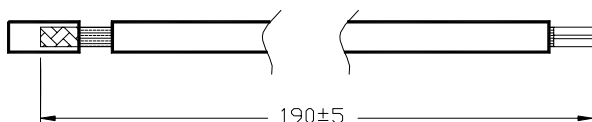

Lead Wires Length and Color:

Wire "A"

SEQUENCE NUMBER	LONGNESS "A"	LEAD "A" COLOR
10	101	BLACK
11	101	GREEN
12	101	ORANGE
13	101	BROWN
20	130	BLACK
21	130	RED
22	130	ORANGE
23	130	BLUE
24	130	YELLOW
25	130	BROWN
26	130	WHITE

Wire "B"

LONGNESS "A"	LEAD "B" COLOR
190	BLACK

Approval

Approval	Rated Temp Range
UL UL2111	90 -135°C
UL UL873	90 -135°C
CSA CSA22.2No.24-93	90-135°C
CSA CSA22.2No.77-95	90-135°C

Outline Dimensions:

Terminal & Lead Wire Connect Type: Solder Connects & Quick Connects

Ordering Information

Typical Part No. ▶	78	01	10	04	01	26
1. Model NO :	78					
2. Base Type:						
01= solder terminals 02= quick connects						
3. Temperature Type						
00= 90°C 01= 92°C 02=95°C 03=98°C						
04=100°C 05=102°C 06=105°C 07=108°C						
08=110°C 09=112°C 10=115°C 12=117°C						
13=118°C 14=119°C 15=120°C 16=121°C						
17=122°C 18=123°C 19=124°C 20=125°C						
21=126°C 22=127°C 23=128°C 24=129°C						
25=130°C 26=131°C 27=132°C 28=133°C						
29=134°C 30=135°C						
4. Temperature Toleranles:						
04=±5°C						
5. Current grade:						
01=11.2A 02=16.5A						
03=7.8A 04=5.0A						
05=22.0A 06=14.6A						
07=14.5A 08=5.2A						
09=12.8A 10=24.0A						
6. Wrie "A" and Wrie "B" Type:						
Wrie "A" Type						
10=Longness"101"Color "BLACK"			11=Longness"101"Color "Green"			
12=Longness"101"Color "Orange"			13=Longness"101"Color "Brown"			
20=Longness"130"Color "BLACK"			21=Longness"130"Color "Red"			
22=Longness"130"Color "Orange"			23=Longness"130"Color "Blue"			
24=Longness"130"Color "Yellow"			25=Longness"130"Color "Brown"			
26=Longness"130"Color "White"						
wrie "B" Type						
all Lengths all are "190"colors are,the"Black"						